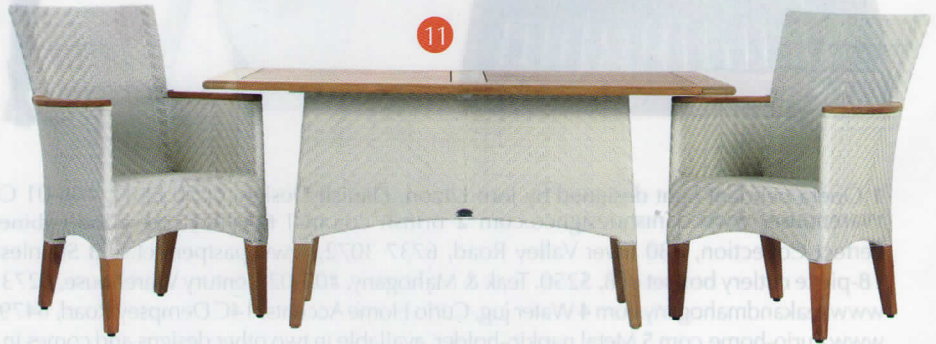

8 Frosted glass tea-light cup with decorative Dixie metal garland. The garland comes flat-packed in white, silver or bronze. $69, Scandic Wonders, #02-02 Tanglin Mall, 6733 4583, www.scandicwonders.com

9 OriginAsia, 372 River Valley Road, 6733 7384, www.originasia.net **10** Barsarna lantern, The Shophouse, 22 Lock Road, 6344 0100, www.theshophouse.com

11 Seville dining set with teak top and armchairs in whitewashed wicker, Teak & Mahogany, #07-02 Century Warehouse, 6273 8116 **12** Mercer dining set, Gallery 278, 278 River Valley Road, 6737 2322, www.gallery278.com **13** Champagne cooler, Curio Home Accents, 14C Dempsey Road, 6479 7619, www.curio-home.com **14** Lacquered tableware and accessories, Rose Citron, 23 Keong Saik Road, 6323 1368, www.rosecitron-shop.blogspot.com